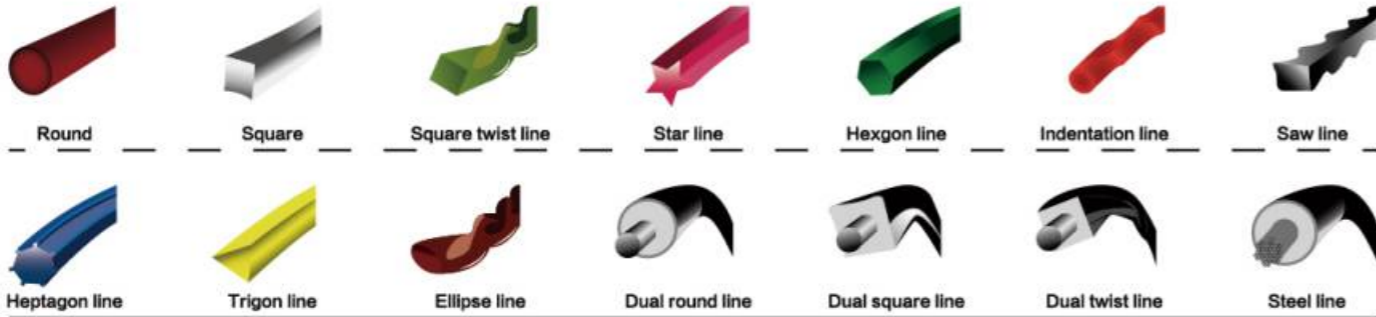

吊卡包装 CARD HEAD